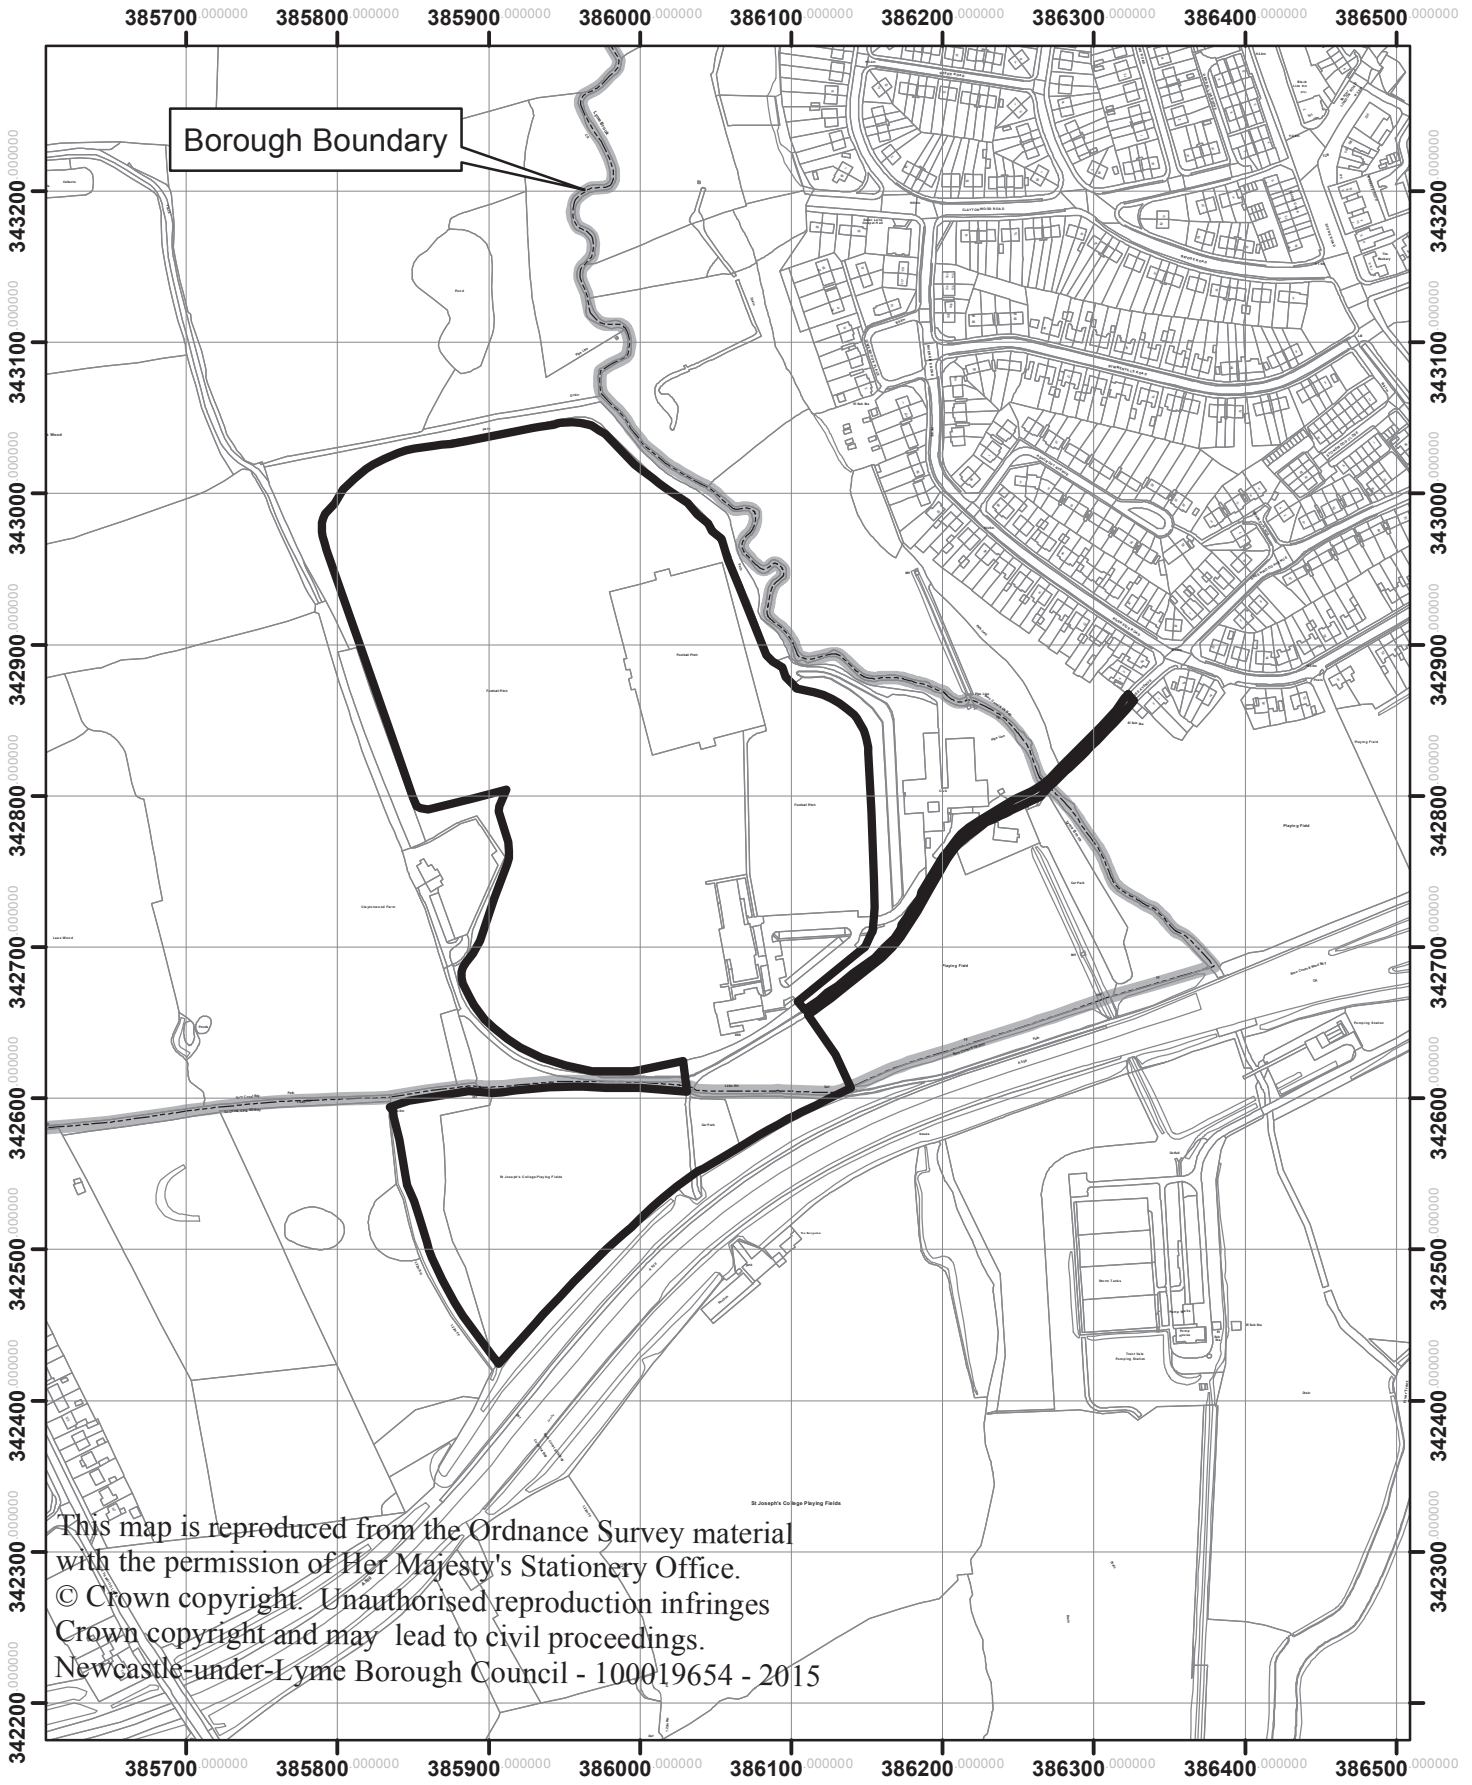

Clayton Wood Training Ground  
Rose Tree Avenue  
15/00958/FUL

This map is reproduced from the Ordnance Survey material with the permission of Her Majesty's Stationery Office.  
© Crown copyright. Unauthorised reproduction infringes Crown copyright and may lead to civil proceedings.  
Newcastle-under-Lyme Borough Council - 100019654 - 2015